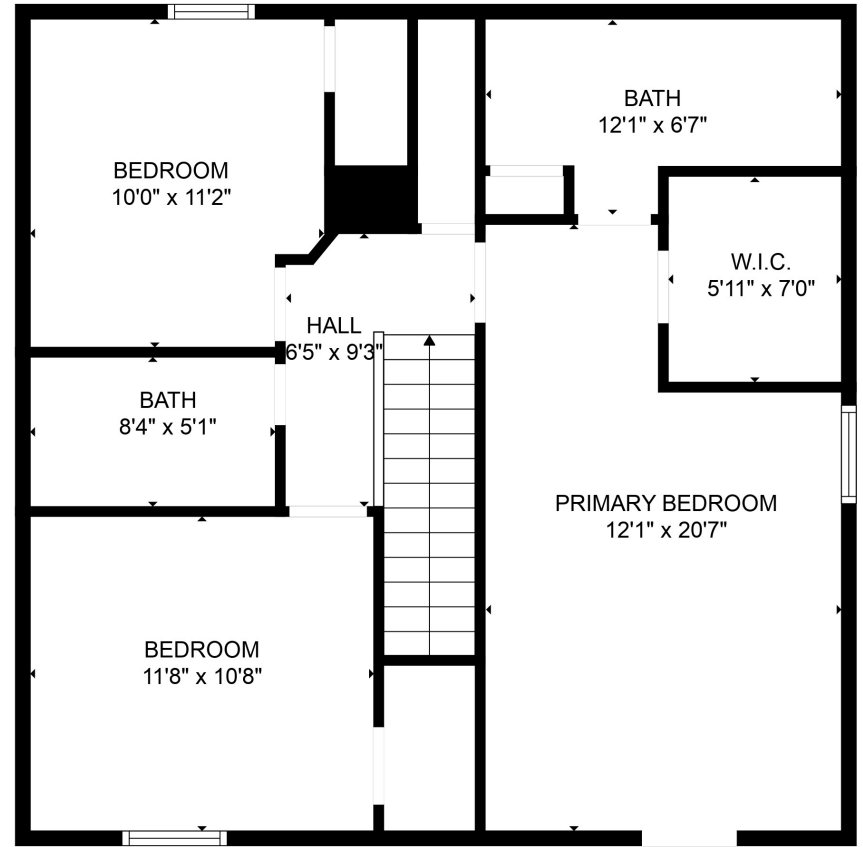

FLOOR 1

FLOOR 2

Estimated areas

GLA FLOOR 1: 809 sq. ft, excluded 0 sq. ft  
 GLA FLOOR 2: 809 sq. ft, excluded 0 sq. ft  
 Total GLA 1618 sq. ft, total scanned area 1618 sq. ft

Estimated areas

GLA FLOOR 1: 809 sq. ft, excluded 0 sq. ft  
GLA FLOOR 2: 809 sq. ft, excluded 0 sq. ft  
Total GLA 1618 sq. ft, total scanned area 1618 sq. ft

Estimated areas

GLA FLOOR 1: 809 sq. ft, excluded 0 sq. ft  
GLA FLOOR 2: 809 sq. ft, excluded 0 sq. ft  
Total GLA 1618 sq. ft, total scanned area 1618 sq. ft