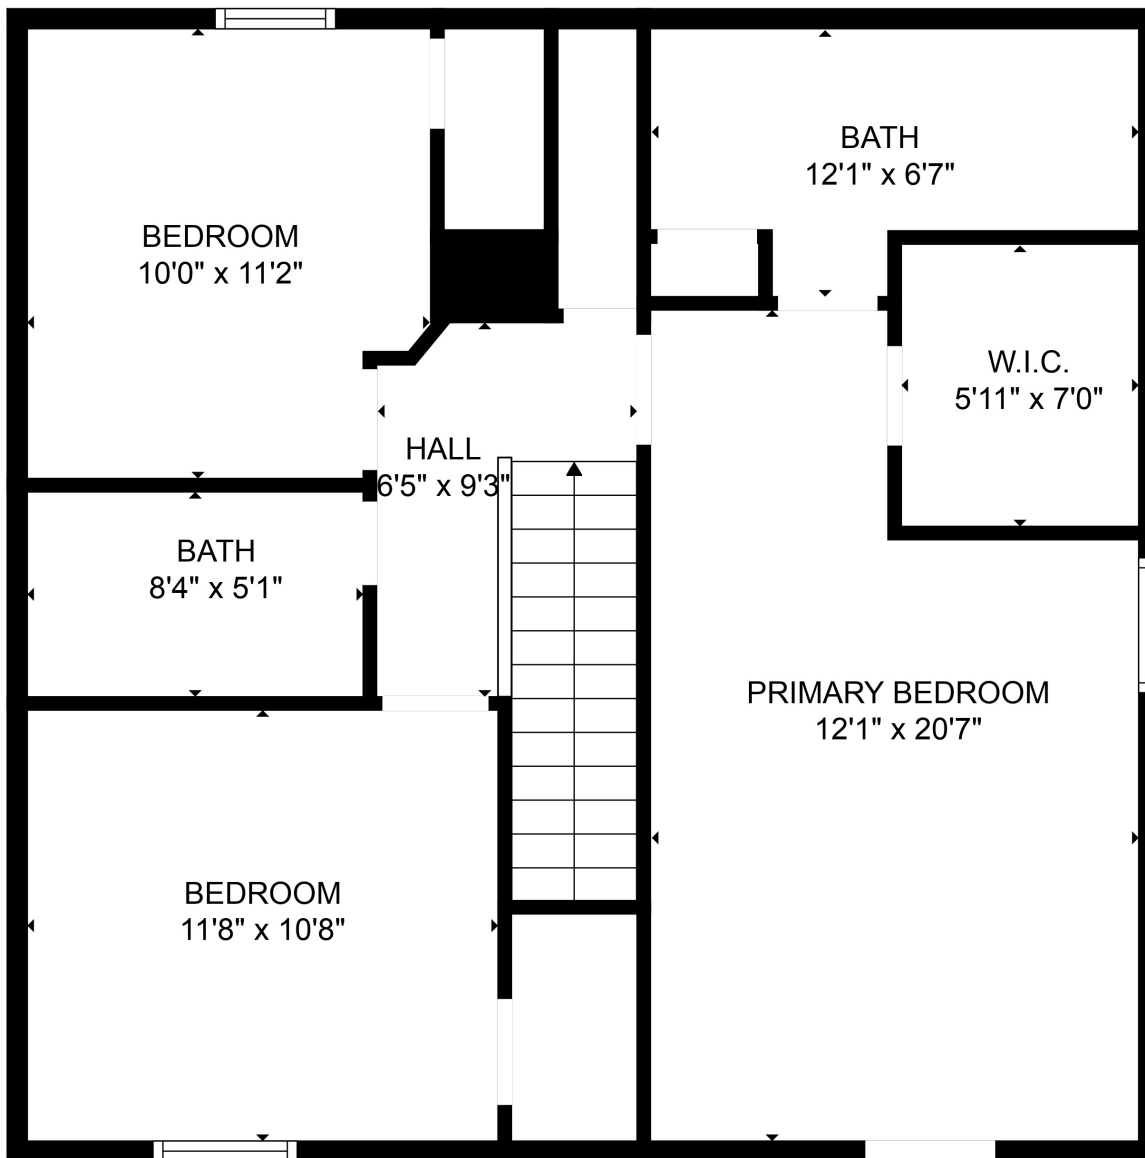

FLOOR 1

FLOOR 2

Estimated areas

GLA FLOOR 1: 809 sq. ft, excluded 0 sq. ft  
 GLA FLOOR 2: 809 sq. ft, excluded 0 sq. ft  
 Total GLA 1618 sq. ft, total scanned area 1618 sq. ft

Estimated areas

GLA FLOOR 1: 809 sq. ft, excluded 0 sq. ft  
GLA FLOOR 2: 809 sq. ft, excluded 0 sq. ft  
Total GLA 1618 sq. ft, total scanned area 1618 sq. ft

Estimated areas

GLA FLOOR 1: 809 sq. ft, excluded 0 sq. ft  
GLA FLOOR 2: 809 sq. ft, excluded 0 sq. ft  
Total GLA 1618 sq. ft, total scanned area 1618 sq. ft